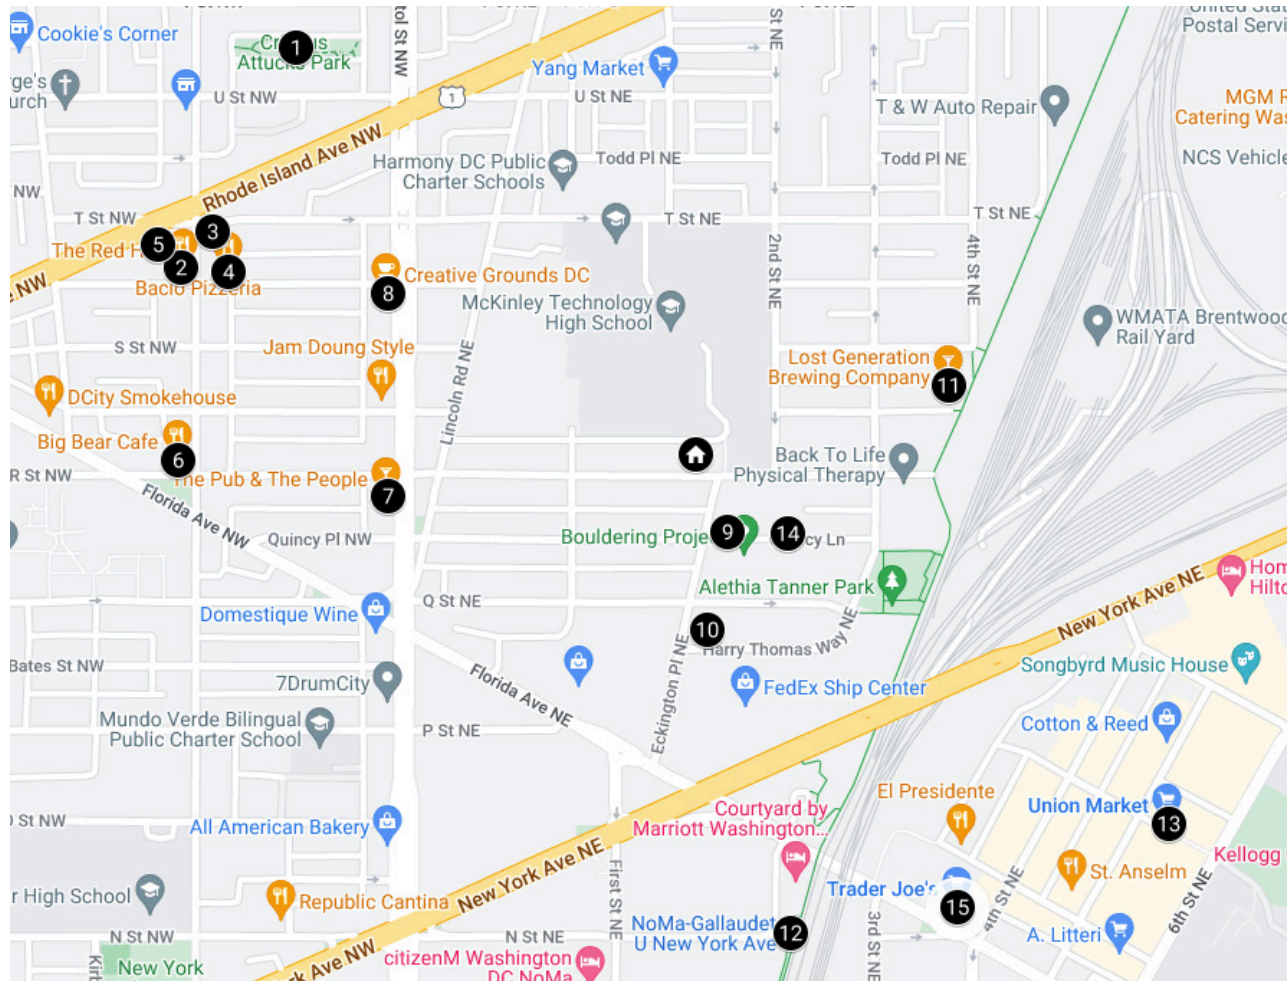

# 148 R Street NE | Washington, DC 20002

Eckington

1. Crispus Attucks Park
2. The Red Hen & Yoga District - Bloomingdale
3. etabli
4. Bacio Pizzeria
5. Boundary Stone
6. Big Bear Cafe
7. The Pub & The People
8. Creative Grounds DC
9. Union Kitchen Eckington
10. Qualia Coffee
11. Lost Generation Brewing Company
12. NoMa-Gallaudet U New York Metro Station
13. Union Market
14. GELAT'OH!
15. Trader Joe's