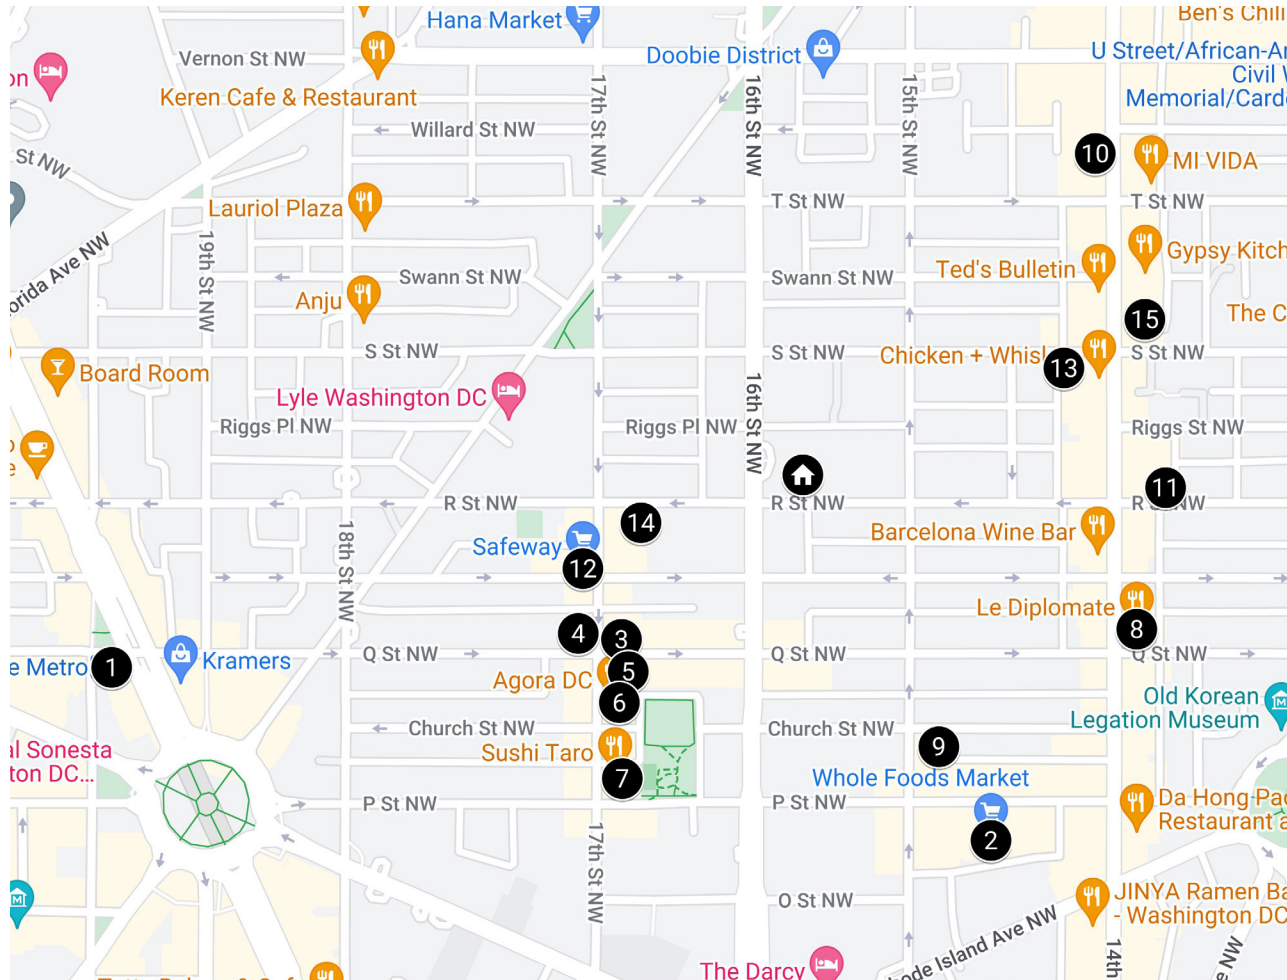

# 1701 16th Street NW #146 | Washington, DC 20009

Dupont Circle

1. Dupont Circle Metro Station
2. Whole Foods Market
3. Java House
4. Floriana
5. Hank's Oyster Bar
6. Agora DC
7. Sushi Taro
8. Le Diplomate
9. VIDA Fitness
10. Trader Joe's
11. Bluestone Lane Logan Circle Cafe
12. Safeway
13. Aslin Beer Company
14. Mikko Nordic Fine Food
15. Blank Street Coffee