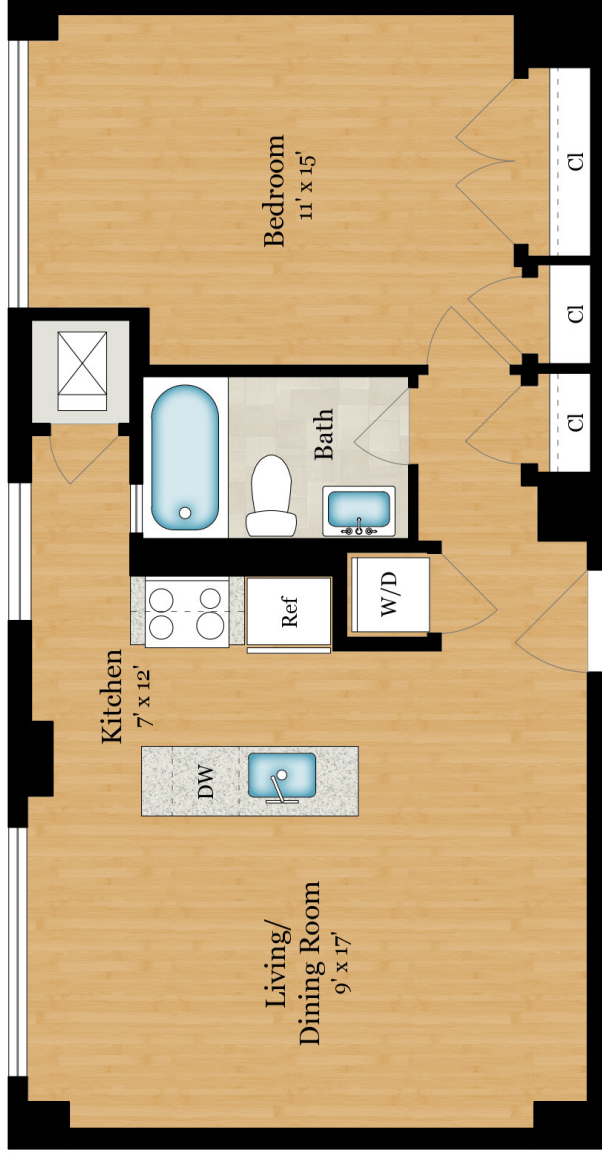

1701 16th Street NW #146 | Washington, DC 20009

COMPASS

DUPONT CIRCLE | 1BD | IBA | APPROX 600 SQ FT

Total Square Footage: 600 SQ FT

Calculated from outside face of exterior walls and center line of demising walls.